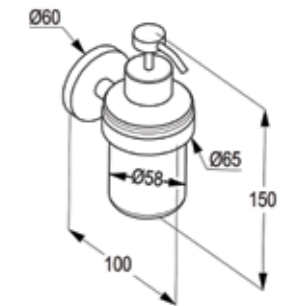

RAK21003
Towel ring
wall fastening
with screws and dowels

RAK21031
Towel ring
wall fastening
with screws and dowels

RAK21004
Paper holder
wall fastening
with screws and dowels
with adjustable guide plate

RAK21005
Robe hook
wall fastening
with screws and dowels