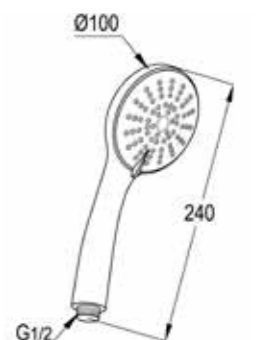

RAK40004

1S Hand Shower DN 15
Ø 100 mm
jet kind : Rain Shower

RAK6080005

3S Hand Shower DN 15
jet kind : rain shower/soft spray/massage spray

RAK40003

3S Hand held Shower
Easy open DN 15 Ø 100 mm
jet kind : spray/massage/ spray & massage