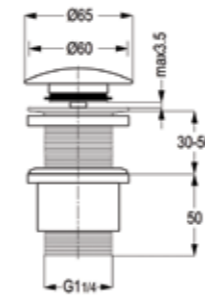

RAK22007UK

Click clack waste fitting with
Over flow Hole
Click Clack Waste Fitting 1 1/4"

RAK1026005

Brass P-Trap G1. 1/4 x 32mm
for basin

RAK22025UK

Click clack waste fitting
without Over flow hole
Click Clack Waste 1 1/4"