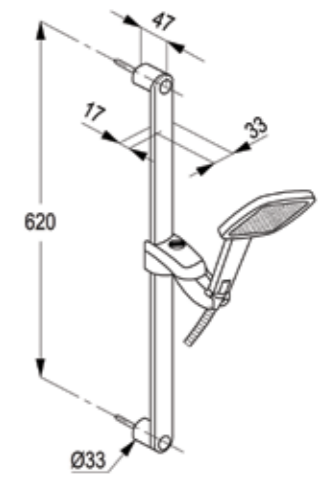

PROFILE
wall bar with ridgeless adjustable shower holder with horizontally and vertically adjustable slider with release button
Profile 1S hand shower with cleaning system
SUPARAFLEX hose 1/2 x 1/2 inch x 1600 mm with conical nuts with screws and dowels

RAK14019
1S Shower set L=600 mm