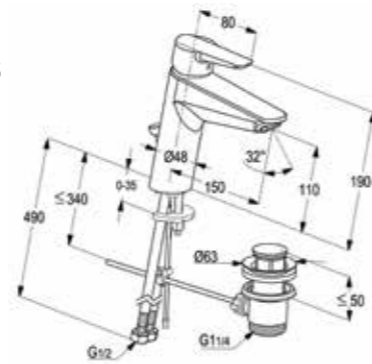

RAK11060

Single lever basin mixer XL DN 15
ceramic cartridge - K35
aerator M 24 x 1
1/2" high pressure flexible hose
with PEX tubes
pop up waste 1 1/4 inch
European Standard - EN 817

RAK11005

Single lever shower mixer DN 15
ceramic cartridge-K35
flow class B
shower outlet G 1/2"
protected against back flow
S- unions 1/2 X 3/4 inch
European standard- EN 817