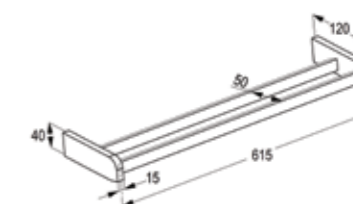

RAK26005
Robe Hook
wall fastening
with screws and dowels