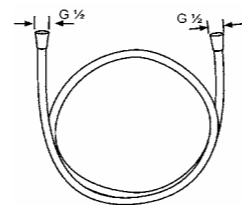

RAK22018
AGGRAF HOSE-
G1/2"x1/2"x1200mm

RAK6210121
Acrylic soap dish
(for wall bar)

RAK22019
CHEQUERED HOSE
G1/2"x1/2"x1200mm

RAK22059
Double tissue roll holder
wall fastening
with screws and dowels

RAK22039
Supreme hose with chromolux look
G 1/2" x 1/2" x 1200 mm