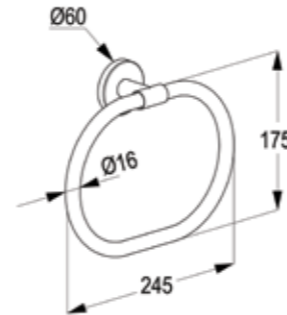

RAK21031
Towel ring
wall fastening
with screws and dowels