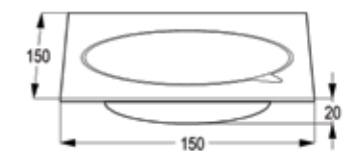

RAK22029

Stainless steel floor drain
Floor drain (150x150mm)
With heavy steel mesh