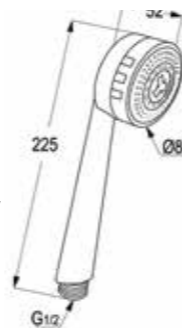

RAK6080005

3S Hand Shower DN 15
jet kind : rain shower/soft spray/massage spray