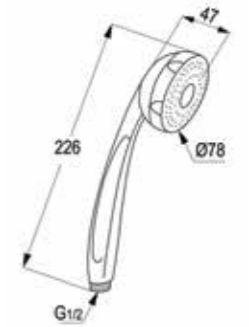

RAK6030005

3S Hand Shower DN 15
jet kind : rain shower/soft spray/
massage spray