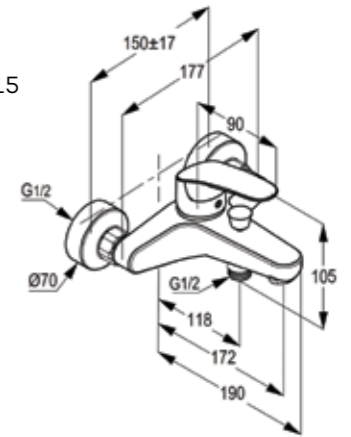

RAK17002

Single lever bath & shower mixer DN 15
without shower set
ceramic cartridge-K35
aerator M 24 X 1
flow class CB
automatic diverter: shower to bath tub
shower outlet G 1/2"
protected against back flow
S- unions 1/2 X 3/4 inch
European standard- EN 817

RAK17060

Single lever basin mixer XL DN 15
ceramic cartridge - K35
aerator M 24 x 1
1/2" high pressure flexible hose
with PEX tubes
pop up waste 1 1/4 inch
European Standard - EN 817