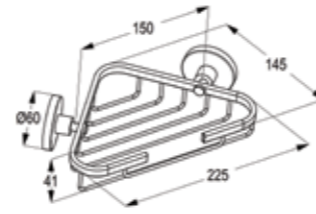

RAK21009
Bath grab bar
wall fastening
with screws and dowels

RAK21032
Toilet brush holder, glass
wall fastening
with screws and dowels
with container glass with brush

RAK21015
Extra paper roll holder
wall fastening
with screws and dowels