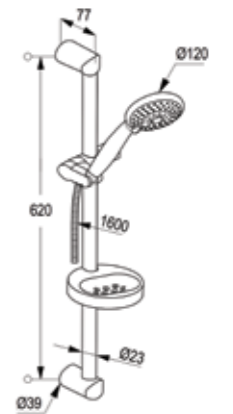

TRIO - 4S
RAK42005
4S Shower set L=600mm

wall bar with slider horizontally and vertically adjustable
jet kind: spray/misty/massage/spray & massage
with soap dish
with fixing kit
4S hand-held shower
with quick lime deposit cleaning system
with Logoflex-hose, plastic coated with metal-effect
and conical nuts 1/2 x 1/2 inch x 1600 mm
with screws and dowels

RAK6063005
1S Shower set L=600mm