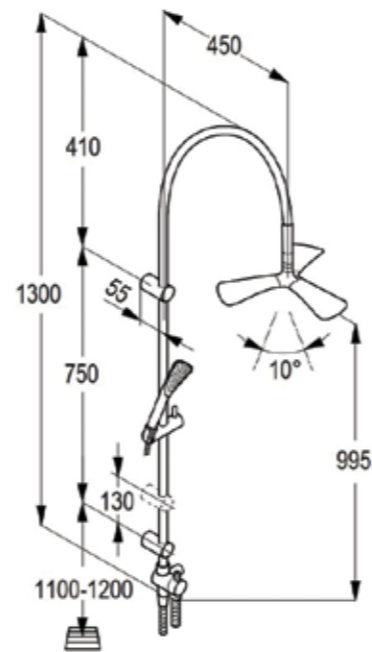

Over head Shower 4S - DN 15,
Ø 85 mm
with swivel ball joint 1/2" inch
Jet kind : spray/misty/massage/
spray & massage

OVER HEAD SHOWER

DUAL SHOWERS

RAK18032

Shower mixer with Dual shower system L-shape
 L = 1175 mm
 wall fastening
 hand and head shower with diverter
 with 1S hand held shower 1/2 inch
 ridgeless adjustable shower holder
 vertically and cylindrically
 adjustable shower holder
 shower hose
 1/2 x 1/2 inch x 1600mm
 with fixing kit
 swivel head shower

RAK6167805

Dual shower system U-shape
 L = 1300 mm
 wall fastening
 hand and head shower
 two way ceramic diverter
 with 1S hand held shower 1/2 inch
 ridgeless adjustable shower holder
 vertically and cylindrically
 adjustable shower holder
 shower hose 1/2 x 1/2 inch x
 1600mm with fixing kit
 swivel head shower