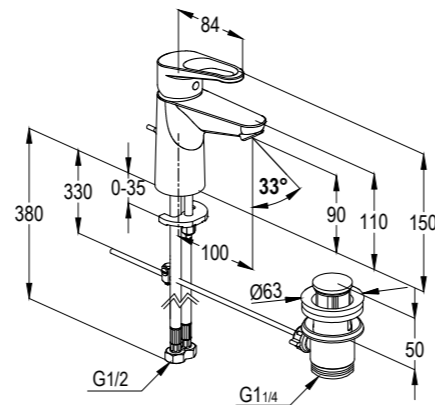

RAK30040

POLO STAR Eco - Single lever basin mixer DN 15
ceramic cartridge - K35
aerator M 24 x 1
1/2" high pressure flexible hose with PEX tubes
pop up waste 1 1/4 inch
European Standard - EN 817