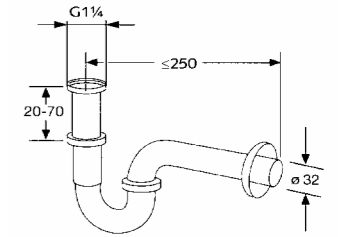

RAK1025005

Ideal P-Trap G 1 1/4" x 32 mm
G 1 1/4" x 32 mm
adjustable drain pipe up to 70 mm
with outlet bend 32 x 220 mm
with wall flange