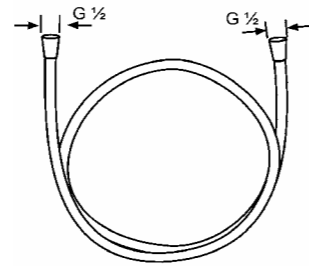

RAK6210121
Acrylic soap dish
(for wall bar)