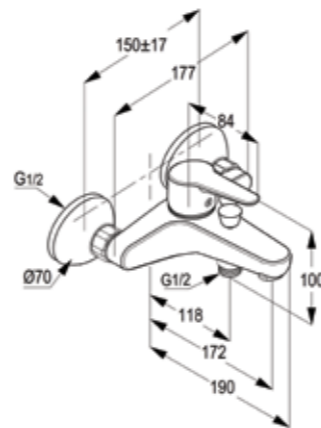

RAK10002

Single lever bath & shower mixer DN 15
without shower set
ceramic cartridge-K35
aerator M 24 X 1
flow class DB
automatic diverter shower to bath tub
shower outlet G 1/2"
protected against back flow
S- unions 1/2 X 3/4 inch
European standard- EN 817