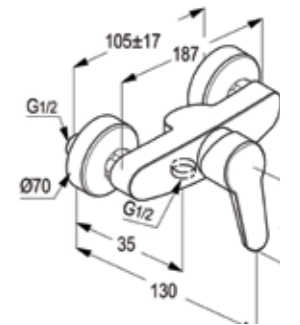

RAK11001

Single lever bidet mixer DN 15
ceramic cartridge-K35
ball joint aerator M 24 x 1
1/2" high pressure flexible hose
with PEX tubes
pop up waste 1 1/4 inch
European Standard - to EN 817