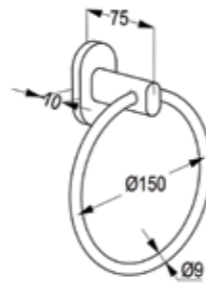

RAK23004
Paper holder
wall fastening
with screws and dowels
with fixed guide plate