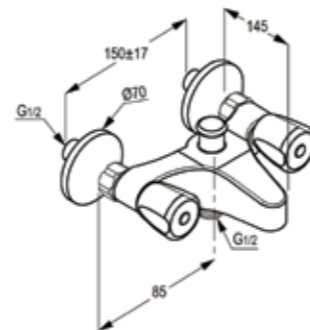

RAK35003

Pillar tap DN15
single hole deck mounted with
swivel spout
aerator M22 x 1
flow class A
marked : blue
European standard- EN200

RAK22042

Brass Exposed shower Pipe

RAK35005

Dual controlled bath and shower mixer DN 15
without shower set
aerator M24x1
flow class CB
S-unions 1/2 inch x 3/4 inch
automatic diverter : shower to bath tub
shower outlet 1/2 inch
European standard- EN200