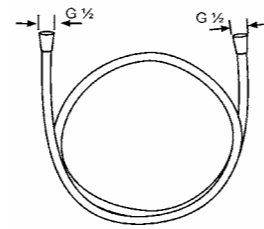

RAK22059
Double tissue roll holder
wall fastening
with screws and dowels