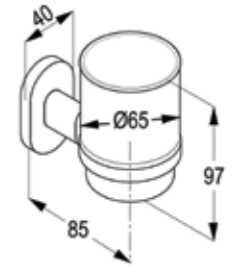

RAK23003
Towel ring
wall fastening
with screws and dowels

RAK23004
Paper holder
wall fastening
with screws and dowels
with fixed guide plate

RAK23005
Robe hook
wall fastening
with screws and dowels

RAK23007
Brass tumbler holder, glass
wall fastening
with screws and dowels
with transparent glass