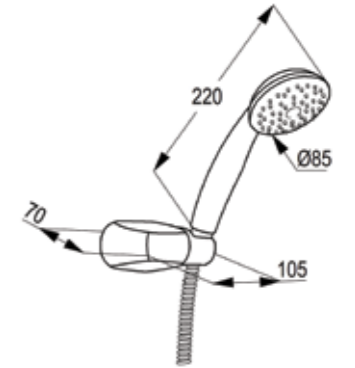

RAK62005

Bath tub set
jet kind: spray/misty/massage/spray & massage
shower connection G 1/2
shower hose 1/2" x 1/2" x 1500 mm
Adjustable holder
with screws and dowels

HAND SHOWERS

ECO 1S RAK7310025

Bath tub set
jet kind: rain shower
shower connection G 1/2
shower hose 1/2" x 1/2" x 1600 mm
Adjustable holder
with screws and dowels