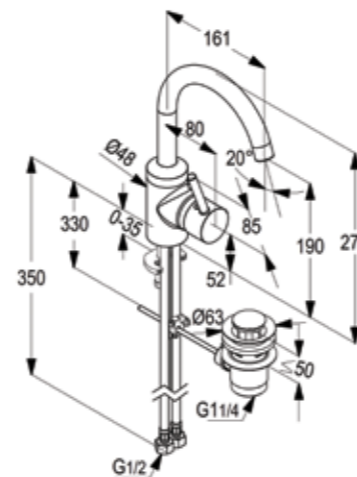

RAK12028

Side Single lever basin mixer DN 15
ceramic cartridge-K35
with swivelling spout
cache aerator M 16.5 x 1
1/2" high pressure flexible hose
with PEX tubes
pop up waste 1 1/4
European standard- EN 817