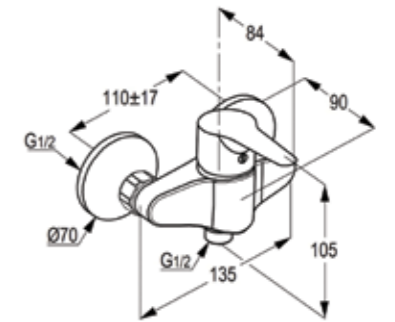

RAK10024

Single lever shattaf mixer DN 15
ceramic cartridge-K35
flow class B
shower outlet G 1/2"
protected against back flow
S- unions 1/2 X 3/4 inch
European standard- EN 817