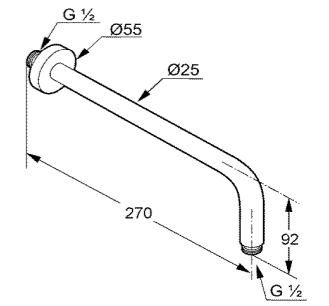

RAK10012

Shower arm 250 mm, DN 15
Projection 250 mm
with sliding cover plate
male thread 1/2 inch