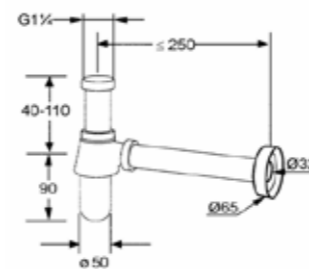

RAK1010505

Brass chrome bottle trap 1 1/4"
G 1 1/4" x 32 mm
with outlet tube 32 x 200 mm
with wall flange