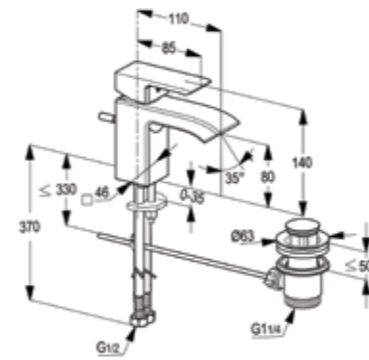

RAK14124

Concealed 2-hole single
lever basin mixer
trim set aerator M 24 x 1
flow class Z
wall outlet 230 mm
without pre-installation
kit item no. RAK38243

RAK14160

Single lever basin mixer XL DN 15
ceramic cartridge - K35
aerator M 24 x 1
1/2" high pressure flexible hose
with PEX tubes
pop up waste 1 1/4 inch
European Standard - EN 817