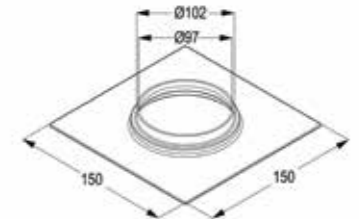

RAK22023

Brass chrome floor drain
Floor drain (150x150mm)
with heavy steel mesh