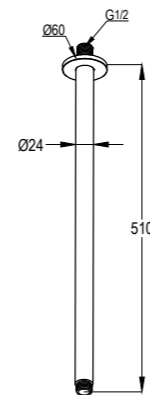

RAK12013
Shower arm 400 mm, DN 15
Projection 400 mm
with sliding cover plate
male thread 1/2 inch

RAK10012
Shower arm 250 mm, DN 15
Projection 250 mm
with sliding cover plate
male thread 1/2 inch

RAK45001
Shower arm 135 mm, DN 15
Projection 135 mm
with sliding cover plate
male thread 1/2 inch

RAK10019
Ceiling Shower arm 500mm, DN 15
Projection 500 mm
with sliding cover plate
male thread 1/2 inch

RAK12014
Over head Shower DN 15,
Ø 245 mm
with swivel ball joint 1/2 inch

RAK11012
Over head Shower DN 15,
Ø 200 mm
with swivel ball joint 1/2 inch

RAK22055
Over head Shower DN 15,
Ø 170 mm
with swivel ball joint 1/2 inch