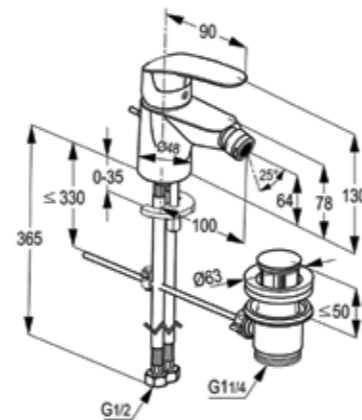

RAK17001

Single lever bidet mixer DN 15
ceramic cartridge-K35
ball joint aerator M 24 x 1
1/2" high pressure flexible hose with PEX tubes
pop up waste 1 1/4 inch
European Standard - EN 817

RAK17075

Concealed single-lever bath & shower mixer trim set

RAK38636
Pre-installation kit DN 15