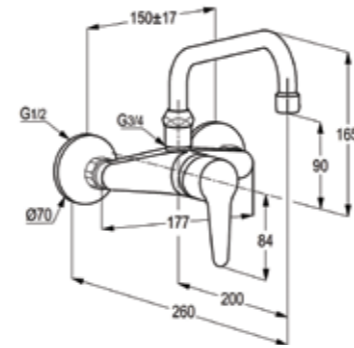

RAK10028
Wall mounted single lever sink mixer DN 15
ceramic cartridge-K35
swivelling (185°) spout l = 200 mm
aerator M 22 x 1
flow class A
S- unions 1/2 X 3/4 inch
European standard - EN 817