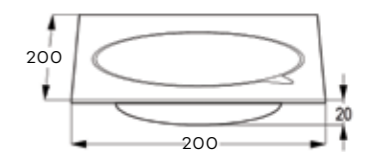

RAK22029

Stainless steel floor drain
Floor drain (150x150mm)
With heavy steel mesh

RAK1010505

Brass chrome bottle trap 1 1/4"
G 1 1/4" x 32 mm
with outlet tube 32 x 200 mm
with wall flange

RAK22024

Stainless steel floor drain
Floor drain (200x200mm)
With heavy steel mesh