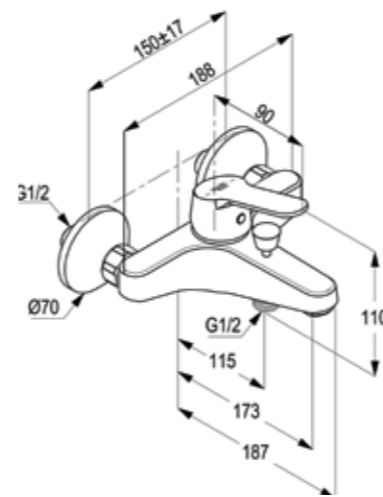

RAK18032

Shower mixer with Dual shower system L-shape
L = 1175 mm
wall fastening
hand and head shower
with diverter
with 1S hand held shower 1/2 inch
ridgeless adjustable shower holder
vertically and cylindrically
adjustable shower holder
shower hose
1/2 x 1/2 inch x 1600mm
with fixing kit
swivel head shower