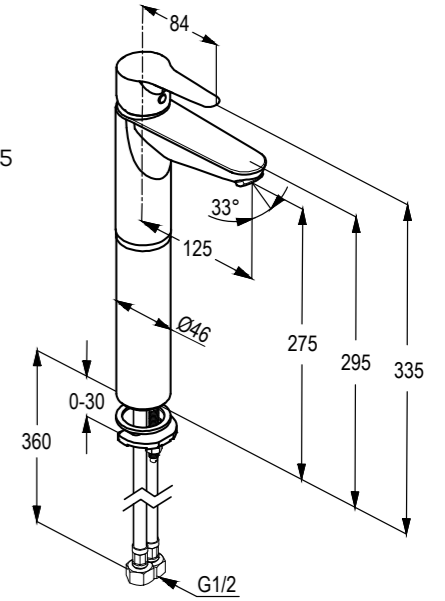

RAK10061
single lever basin mixer XL HR DN 15
ceramic cartridge-K35
aerator M 24 x 1
1/2" high pressure flexible hose with
PEX tubes European standard - EN 817