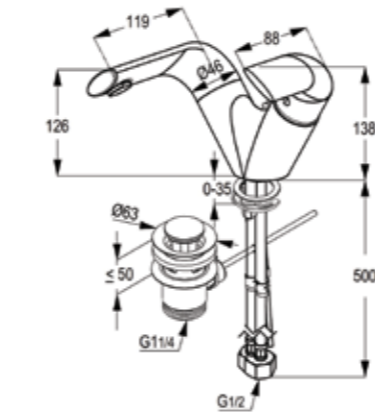

RAK16002

Single lever bath & shower mixer DN 15
without shower set
ceramic cartridge-K35
S-pointer aerator M 24 X 1
flow class CB
automatic diverter: shower to bath tub
shower outlet G 1/2"
protected against back flow
S- unions 1/2 X 3/4 inch
European standard- EN 817