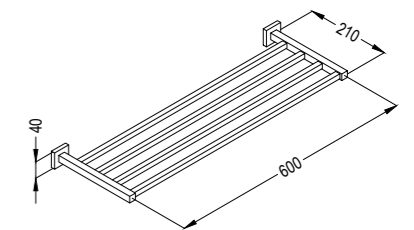

RAK24032
Toilet brush holder
wall fastening
with screws and dowels