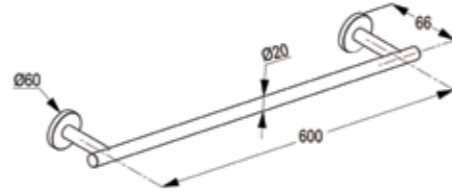

RAK21001
Single towel bar
wall fastening
with screws and dowels

RAK21003
Towel ring
wall fastening
with screws and dowels