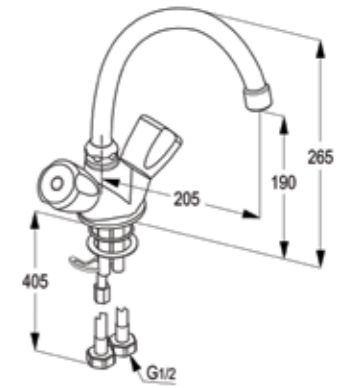

RAK35000

Dual controlled sink mixer DN15
deck mounted with swivel spout
aerator M22 x 1
1/2"high pressure flexible
hose with PEX tubes
European Standard - EN 200