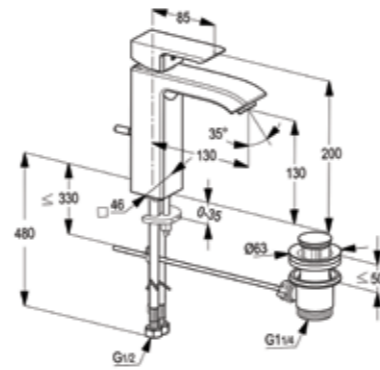

RAK14124

Concealed 2-hole single
lever basin mixer
trim set aerator M 24 x 1
flow class Z
wall outlet 230 mm
without pre-installation
kit item no. RAK38243

RAK14160

Single lever basin mixer XL DN 15
ceramic cartridge - K35
aerator M 24 x 1
1/2" high pressure flexible hose
with PEX tubes
pop up waste 1 1/4 inch
European Standard - EN 817