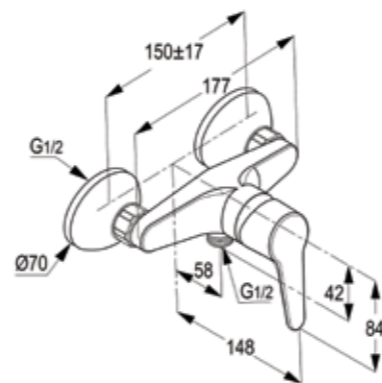

RAK10003

Single lever shower mixer DN 15
ceramic cartridge-K35
flow class B
shower outlet G 1/2"
protected against back flow
S- unions 1/2 X 3/4 inch
European standard- EN 817