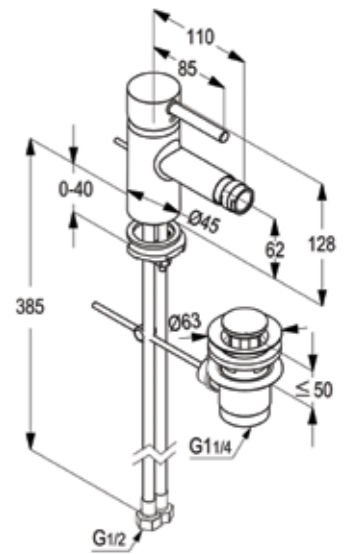

RAK12000

Single lever basin mixer DN 15
ceramic cartridge-K35
cache aerator M 16.5 x 1
1/2" high pressure flexible hose with PEX tubes
pop up waste 1 1/4 inch
European Standard - EN 817

RAK12003

Single lever bidet mixer DN 15
ceramic cartridge-K35
ball joint aerator M 24 x 1
1/2" high pressure flexible hose with PEX tubes
pop up waste 1 1/4 inch
European Standard - EN 817