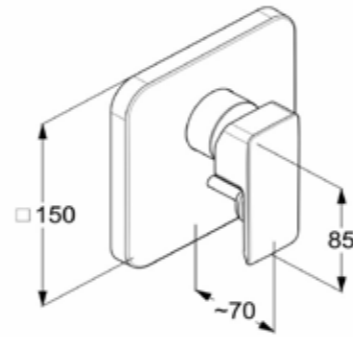

RAK14175

Concealed single-lever bath &
shower mixer trim set