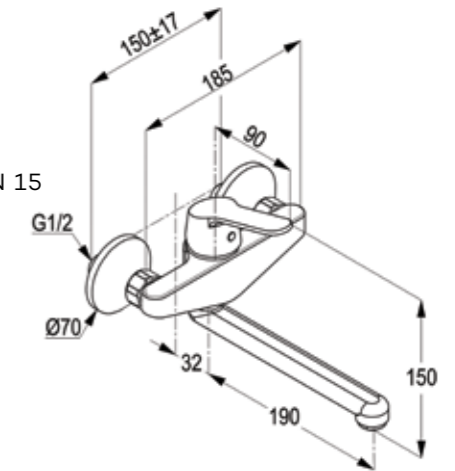

RAK18008

Wall mounted single lever sink mixer DN 15
ceramic cartridge-K35
swivelling (185°) spout l = 200 mm
aerator M 24 x 1
flow class A
S- unions 1/2 X 3/4 inch
European standard- EN 817