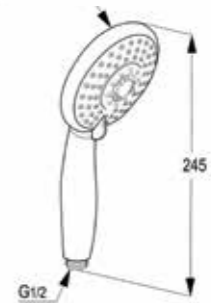

RAK40002

4S Hand Shower DN 15 Ø 120 mm
jet kind : spray/misty/massage/spray & massage