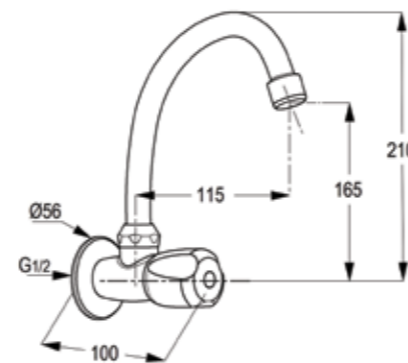

RAK35008

Wall mounted sink tap DN15
marked : blue
swivel spout
aerator M22x1
flow class A
thread connection 1/2 inch
European standard- EN200