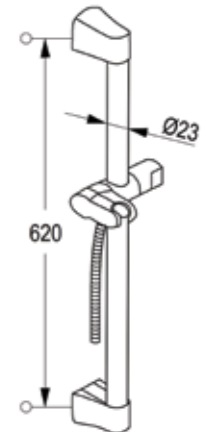

RAK13010

PASSION Wall bar L= 600 mm
with horizontally and vertically adjustable
slider
SIRENAFLEX shower hose 1/2 x 1/2" x 1600
mm
with screws and dowels