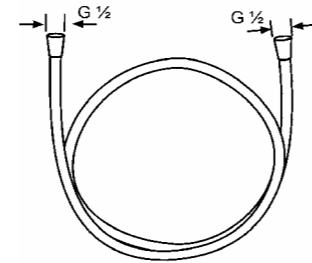

RAK22052

Bright Silver Hose
G1/2 x 1/2 inch x 1500mm