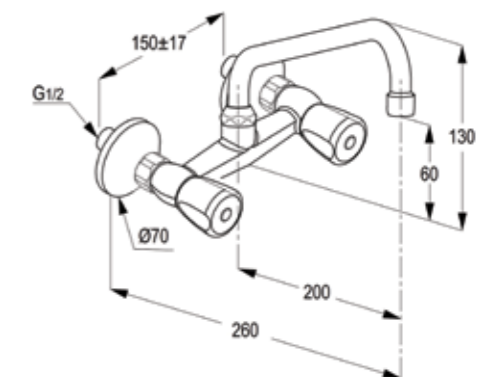

RAK35001

Dual controlled wall
mounted sink mixer DN 15
swivel spout
aerator M22 x 1
flow class A
S- unions 1/2 inch x 3/4 inch
European standard- EN200