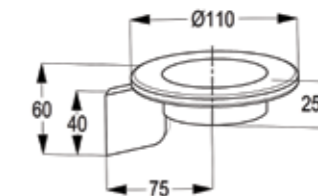

RAK26003
Towel Ring
wall fastening
with screws and dowels