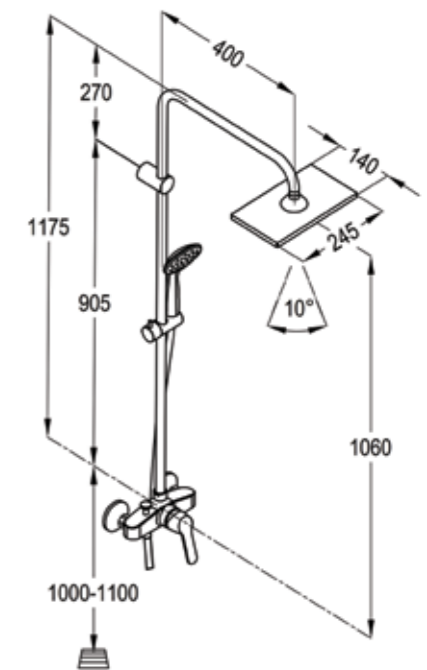

Over head Shower 4S - DN 15,
Ø 85 mm
with swivel ball joint 1/2" inch
Jet kind : spray/misty/massage/
spray & massage

OVER HEAD SHOWER

DUAL SHOWERS

RAK18032

Shower mixer with Dual shower system L-shape
 L = 1175 mm
 wall fastening
 hand and head shower with diverter
 with 1S hand held shower 1/2 inch
 ridgeless adjustable shower holder
 vertically and cylindrically
 adjustable shower holder
 shower hose
 1/2 x 1/2 inch x 1600mm
 with fixing kit
 swivel head shower

RAK6167805

Dual shower system U-shape
 L = 1300 mm
 wall fastening
 hand and head shower
 two way ceramic diverter
 with 1S hand held shower 1/2 inch
 ridgeless adjustable shower holder
 vertically and cylindrically
 adjustable shower holder
 shower hose 1/2 x 1/2 inch x
 1600mm with fixing kit
 swivel head shower