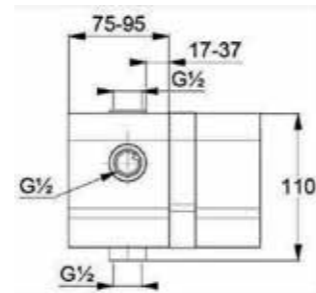

RAK14018

Overhead shower DN 15
245 mm x 140 mm
with cleaning system
with ball joint connection 1/2 inch

RAK14175

Concealed single-lever bath &
shower mixer trim set

RAK38636

Pre-installation kit DN 15

RAK14008