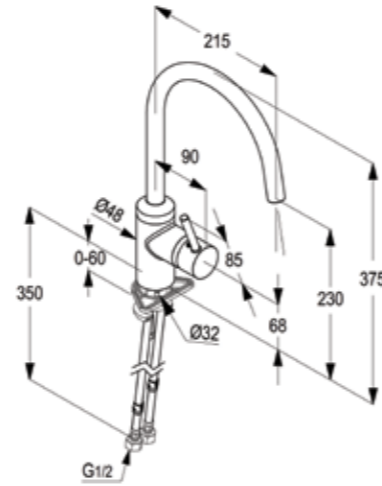

RAK12008

Single lever shower mixer DN 15
ceramic cartridge-K35
flow class B
shower outlet G 1/2"
protected against back flow
S- unions 1/2 X 3/4 inch
European standard- EN 817

RAK12012

Single lever sink mixer DN 15
 ceramic cartridge-K35
 swivelling (360°)spout l=215 mm
 PCA cache aerator M16.5X1
 1/2" high pressure flexible hose
 with PEX tubes
 European Standard - EN 817