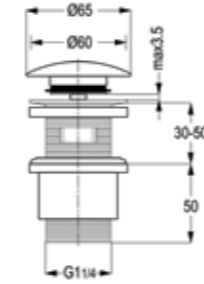

RAK22007UK

Click clack waste fitting with
Over flow Hole
Click Clack Waste Fitting 1 1/4"