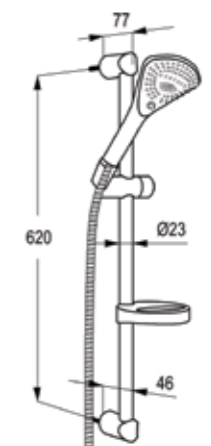

FIZZ
wall bar L = 600 mm
wall fastening
adjustable to 3 spray patterns
volume, booster, linear
with cleaning system
with ridgeless adjustable shower holder vertically and horizontally adjustable
Logo flex hose 1/2 x 1/2 inch x 1600mm
FIZZ 3S hand shower
with fixing kit
with soap dish