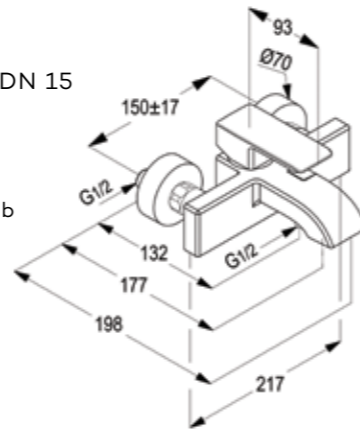

Single lever bidet mixer DN 15
ceramic cartridge-K35
ball joint cache aerator M 18.5 x 1
1/2" high pressure flexible hose
with PEX tubes
pop up waste 1 1/4 inch
European Standard - EN 817

RAK14102

Single lever bath & shower mixer DN 15
without shower set
ceramic cartridge-K41
S-pointer aerator M 24 X 1
flow class CB
automatic diverter: shower to bath tub
shower outlet G 1/2"
protected against back flow
S- unions 1/2 X 3/4 inch
European standard- EN 817