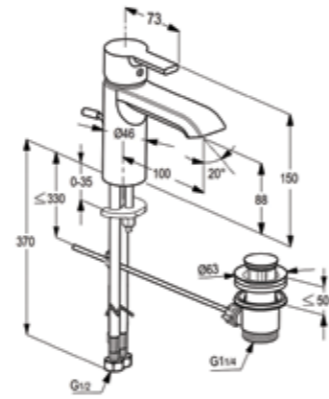

Available Finishes

RAK13028

Side Single Lever Basin Mixer DN 15
ceramic cartridge-K35
swivelling spout-(360°)
PCA cache aerator M 16.5 x 1
1/2" high pressure flexible hose with PEX
tubes
pop up waste 1 1/4 inch
European Standard - EN 817