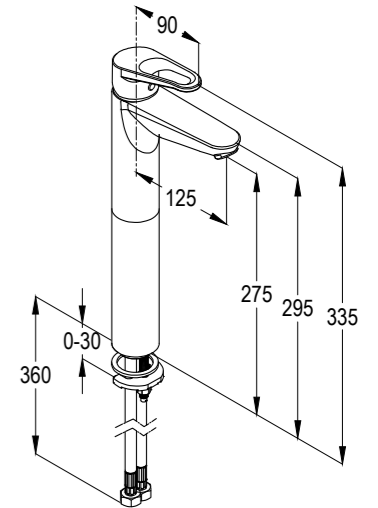

RAK30061

single lever basin mixer XL HR DN 15
ceramic cartridge-K35
aerator M 24 x 1
1/2" high pressure flexible hose with PEX tubes
European standard - EN 817