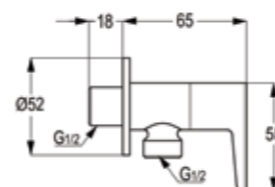

RAK11014

Brass angle valve DN 15
1/4 Turn-cp 1/2" x 1/2"
ceramic disc fitting
working pressure 6 bar maximum
provided with hot and cold button
rosette brass with chrome plating