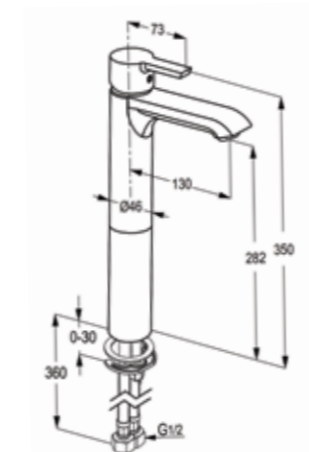

RAK13061

single lever basin mixer XL HR DN 15
ceramic cartridge-K35
aerator M 24 x 1
1/2" high pressure flexible
hose with PEX tubes
European standard - EN 817

Available Finishes

RAK38243

Pre installation kit DN 15