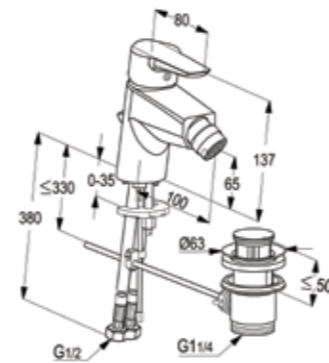

RAK11075

Concealed single-lever bath &
shower mixer trim set

RAK38636
Pre-installation kit DN 15