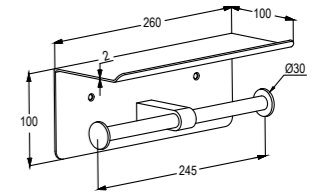

RAK22018
AGGRAF HOSE-
G1/2"x1/2"x1200mm

RAK6210121
Acrylic soap dish
(for wall bar)

RAK22019
CHEQUERED HOSE
G1/2"x1/2"x1200mm

RAK22059
Double tissue roll holder
wall fastening
with screws and dowels

RAK22039
Supreme hose with chromolux look
G 1/2" x 1/2" x 1200 mm