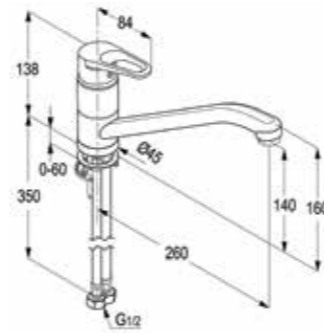

RAK30029

Wall mounted single lever sink mixer DN 15
ceramic cartridge-K35
swivelling (185°) spout l = 230 mm
aerator M 22 x 1
flow class A
S- unions 1/2 X 3/4 inch
European standard - EN 817

RAK30014

Single lever sink mixer DN 15
ceramic cartridge-K35
swivelling (360°) spout l = 260 mm
aerator M 24 x 1
1/2 " high pressure flexible hose
with PEX tubes
European Standard - EN 817