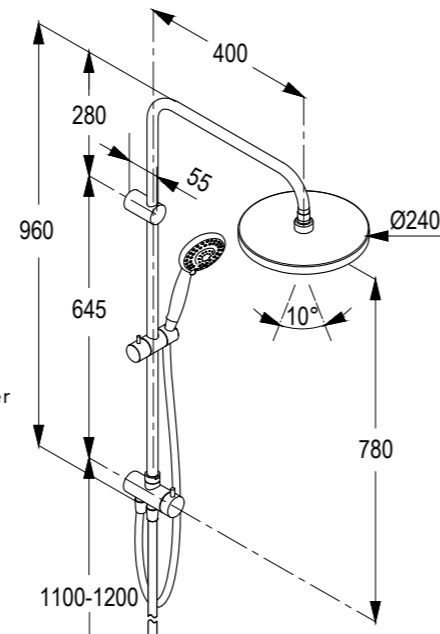

RAK48003

Dual shower system L-shape
 L = 1160 mm
 wall fastening
 hand and head shower
 two way ceramic diverter
 with 1S hand held shower 1/2 inch
 ridgeless adjustable shower holder
 vertically and cylindrically
 adjustable shower holder
 shower hose 1/2 x 1/2 inch x 1600mm
 with fixing kit
 swivel head shower

RAK48002

Dual shower system L-shape
 L = 1160 mm
 wall fastening
 hand / head shower
 two way ceramic diverter
 with 1S hand held shower 1/2 inch
 ridgeless adjustable shower holder
 vertically and cylindrically adjustable
 shower holder with fixing kit
 shower hose 1/2 x 1/2 inch x 1600 mm
 swivel head shower

RAK48000

Dual shower system L-shape
L = 960 mm
wall fastening
hand and head shower
two way ceramic diverter
with 4S hand held shower 1/2 inch
ridgeless adjustable shower holder
vertically and cylindrically adjustable
shower holder
shower hose 1/2 x 1/2 inch x 1500mm
with fixing kit swivel Round head shower