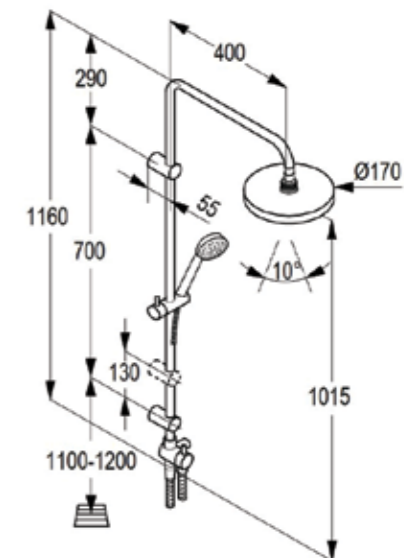

RAK48002

Dual shower system L-shape
L = 1160 mm
wall fastening
hand / head shower
two way ceramic diverter
with 1S hand held shower 1/2 inch
ridgeless adjustable shower holder
vertically and cylindrically adjustable
shower holder with fixing kit
shower hose 1/2 x 1/2 inch x 1600 mm
swivel head shower