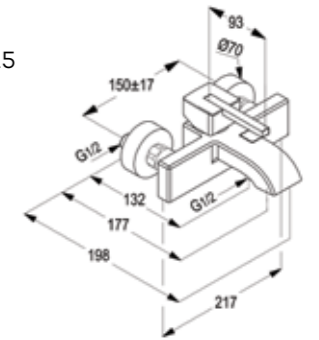

RAK14002

Single lever bath & shower mixer DN 15
without shower set
ceramic cartridge-K41
S-pointer aerator M 24 X 1
flow class CB
automatic diverter: shower to bath tub
shower outlet G 1/2"
protected against back flow
S- unions 1/2 X 3/4 inch
European standard- EN 817