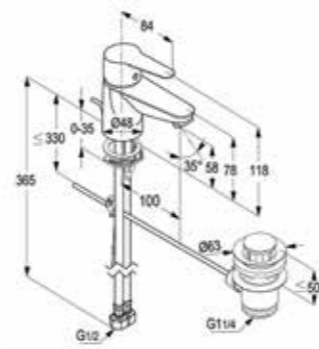

RAK10000
Single lever basin mixer DN 15
ceramic cartridge - K35
aerator M 24 x 1
1/2" high pressure flexible hose
with PEX tubes
pop up waste 1 1/4 inch
European Standard- EN 817

RAK10021
POLARIS STAR - Single lever
basin mixer DN 15
ceramic cartridge - K35
aerator M 24 x 1
1/2" high pressure flexible hose
with PEX tubes
pop up waste 1 1/4 inch
European Standard - EN 817

RAK10023
Concealed 2-hole single lever
basin mixer
trim set
aerator M 24 x 1
flow class Z
wall outlet 180 mm
without pre-installation
kit item no. RAK38243