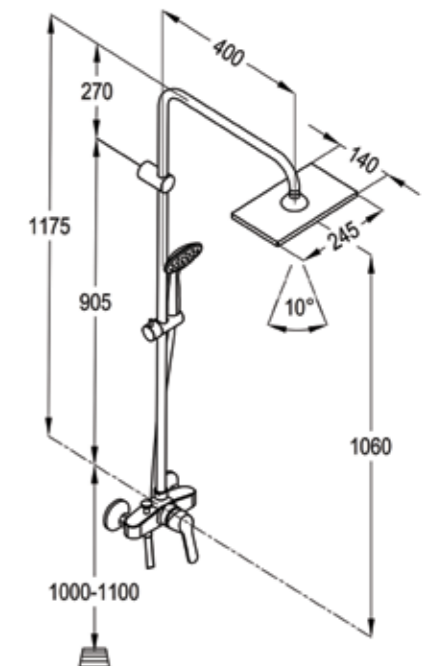

RAK18032

Shower mixer with Dual shower system L-shape
L = 1175 mm
wall fastening
hand and head shower
with diverter
with 1S hand held shower 1/2 inch
ridgeless adjustable shower holder
vertically and cylindrically
adjustable shower holder
shower hose
1/2 x 1/2 inch x 1600mm
with fixing kit
swivel head shower