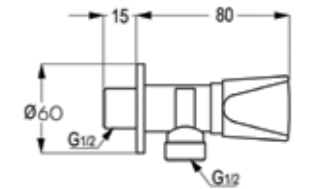

RAK33002-01

Brass angle valve DN 15
1/4 Turn-cp 1/2" x 1/2"
ceramic disc fitting
working pressure 6 bar maximum
provided with hot and cold button
S.S rosette