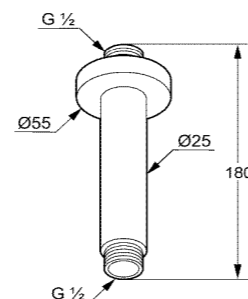

RAK10011
Ceiling Shower arm 150mm, DN 15
Projection 150 mm
with sliding cover plate
male thread 1/2 inch

RAK12014
Over head Shower DN 15,
Ø 245 mm
with swivel ball joint 1/2 inch