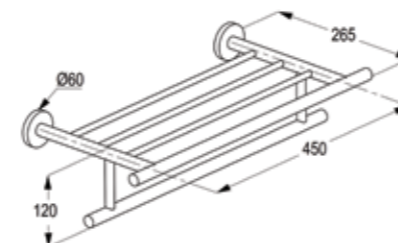

RAK21020
Towel shelf with towel bar
wall fastening
with screws and dowels

RAK21009
Bath grab bar
wall fastening
with screws and dowels