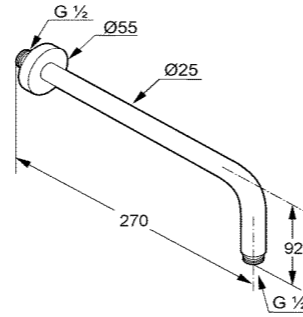

Sleek and sophisticated Concealed Fittings from KLUDI RAK make efficient use of shower space without compromising on its functionality and user's comfort.

RAK10012

Shower arm 250 mm, DN 15
Projection 250 mm
with sliding cover plate
male thread 1/2 inch