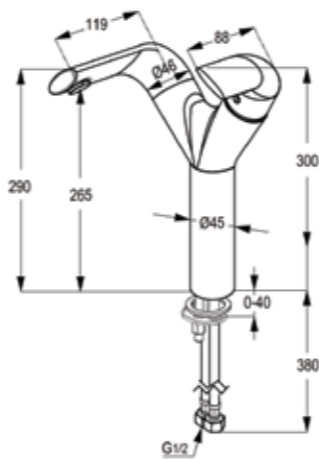

RAK16000- **

Single lever basin mixer DN 15
ceramic cartridge-K35
S-pointer PCA aerator M 24 X 1
1/2" high pressure
flexible hose with PEX tubes
pop up waste 1 1/4 inch
European standard EN 817

RAK16002

Single lever bath & shower mixer DN 15
without shower set
ceramic cartridge-K35
S-pointer aerator M 24 X 1
flow class CB
automatic diverter: shower to bath tub
shower outlet G 1/2"
protected against back flow
S- unions 1/2 X 3/4 inch
European standard- EN 817

RAK16021

Single lever high raised
basin mixer DN 15
ceramic cartridge-K35
S-pointer PCA aerator M 24 X 1
1/2" high pressure flexible hose
with PEX tubes
European standard EN 817

RAK16003

Single lever shower mixer DN 15
ceramic cartridge-K35
flow class B
shower outlet G 1/2"
protected against back flow
S- unions 1/2 X 3/4 inch
European standard- EN 817

RAK16001

Single lever bidet mixer DN 15
ceramic cartridge-K35
PCA cache aerator M 16.5 X 1
1/2" high pressure
flexible hose with PEX tubes
pop up waste 1 1/4 inch
European standard EN 817

RAK16075

Concealed single lever Bath &
Shower Mixer trim set

RAK38636

Pre-installation kit DN 15

RAK16079

Concealed single lever shower
mixer trim set

RAK38828

Pre-installation kit DN 15