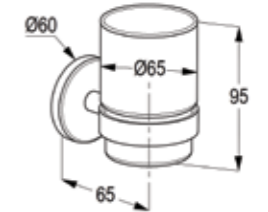

RAK21003
Towel ring
wall fastening
with screws and dowels

RAK21031
Towel ring
wall fastening
with screws and dowels

RAK21004
Paper holder
wall fastening
with screws and dowels
with adjustable guide plate

RAK21005
Robe hook
wall fastening
with screws and dowels