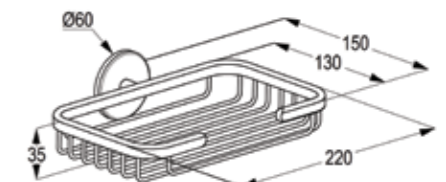

RAK21003
Towel ring
wall fastening
with screws and dowels

RAK21031
Towel ring
wall fastening
with screws and dowels

RAK21004
Paper holder
wall fastening
with screws and dowels
with adjustable guide plate

RAK21005
Robe hook
wall fastening
with screws and dowels