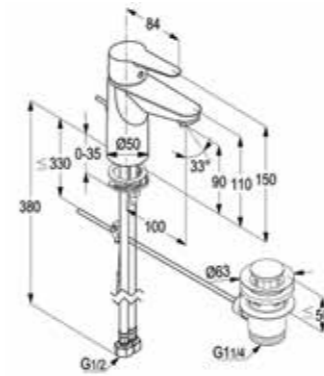

RAK10061
single lever basin mixer XL HR DN 15
ceramic cartridge-K35
aerator M 24 x 1
1/2" high pressure flexible hose with
PEX tubes European standard - EN 817

RAK10021
POLARIS STAR - Single lever
basin mixer DN 15
ceramic cartridge - K35
aerator M 24 x 1
1/2" high pressure flexible hose
with PEX tubes
pop up waste 1 1/4 inch
European Standard - EN 817