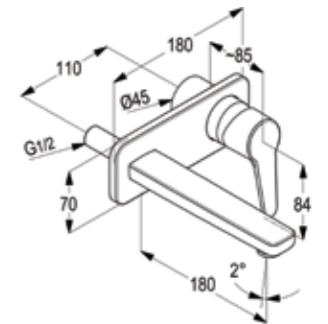

RAK10000
Single lever basin mixer DN 15
ceramic cartridge - K35
aerator M 24 x 1
1/2" high pressure flexible hose
with PEX tubes
pop up waste 1 1/4 inch
European Standard- EN 817

RAK10021
POLARIS STAR - Single lever
basin mixer DN 15
ceramic cartridge - K35
aerator M 24 x 1
1/2" high pressure flexible hose
with PEX tubes
pop up waste 1 1/4 inch
European Standard - EN 817

RAK10023
Concealed 2-hole single lever
basin mixer
trim set
aerator M 24 x 1
flow class Z
wall outlet 180 mm
without pre-installation
kit item no. RAK38243