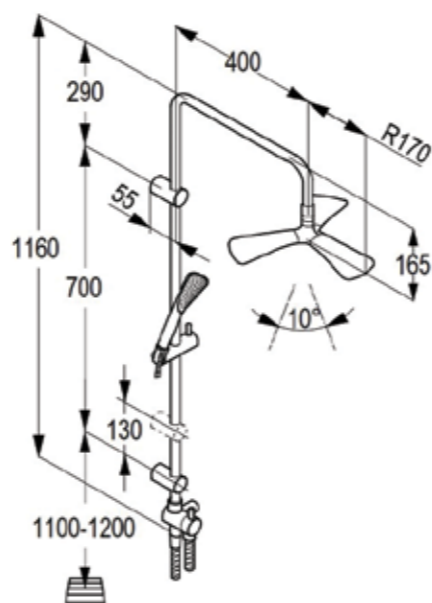

RAK48003

Dual shower system L-shape
L = 1160 mm
wall fastening
hand and head shower
two way ceramic diverter
with 1S hand held shower 1/2 inch
ridgeless adjustable shower holder
vertically and cylindrically
adjustable shower holder
shower hose 1/2 x 1/2 inch x 1600mm
with fixing kit
swivel head shower