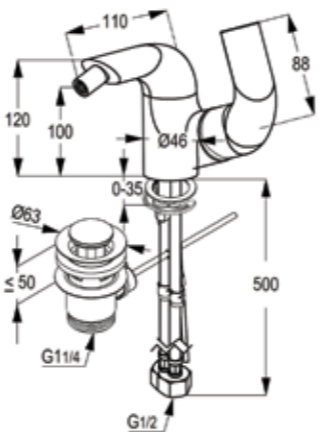

RAK16075

Concealed single lever Bath &
Shower Mixer trim set

RAK38636

Pre-installation kit DN 15