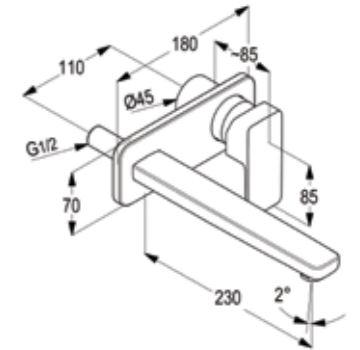

RAK14124

Concealed 2-hole single
lever basin mixer
trim set aerator M 24 x 1
flow class Z
wall outlet 230 mm
without pre-installation
kit item no. RAK38243