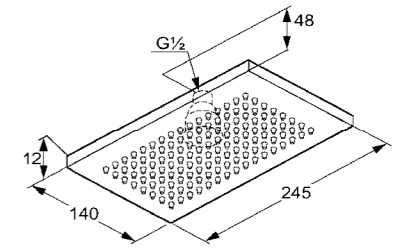

RAK14018

Overhead shower DN 15
245 mm x 140 mm
with cleaning system
with ball joint connection 1/2 inch