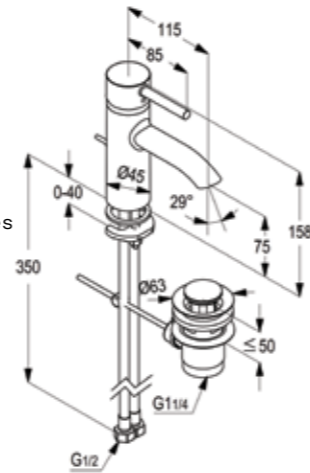

RAK12000

Single lever basin mixer DN 15
ceramic cartridge-K35
cache aerator M 16.5 x 1
1/2" high pressure flexible hose with PEX tubes
pop up waste 1 1/4 inch
European Standard - EN 817

RAK12003

Single lever bidet mixer DN 15
ceramic cartridge-K35
ball joint aerator M 24 x 1
1/2" high pressure flexible hose with PEX tubes
pop up waste 1 1/4 inch
European Standard - EN 817