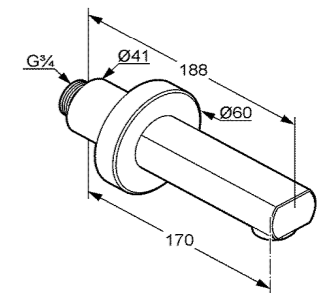

RAK15007

HARMONY
wall spout DN 15
wall fastening
aerator M 24 x 1
flow class C
with sliding cover plate
projection 165/187 mm
in accordance to EN 200

RAK10007

POLARIS
wall spout DN 20
wall fastening
aerator M 28 X 1
flow class B
with sliding cover plate
projection 170 mm
in accordance to EN 200