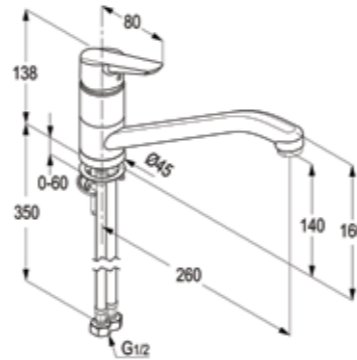

Concealed single-lever bath &
 shower mixer trim set

RAK38636
 Pre-installation kit DN 15

RAK11079

Concealed single-lever shower
 mixer trim set

RAK38828
 Pre-installation kit DN 15

RAK11010

Single lever sink mixer DN 15
 ceramic cartridge-K35
 swivelling (360°) spout l = 260 mm
 aerator M 24 x 1
 1/2" high pressure flexible hose
 with PEX tubes
 European Standard - EN 817