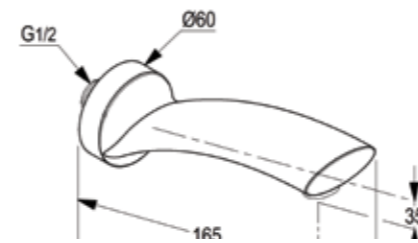

RAK15007

HARMONY
wall spout DN 15
wall fastening
aerator M 24 x 1
flow class C
with sliding cover plate
projection 165/187 mm
in accordance to EN 200

RAK10007

POLARIS
wall spout DN 20
wall fastening
aerator M 28 X 1
flow class B
with sliding cover plate
projection 170 mm
in accordance to EN 200