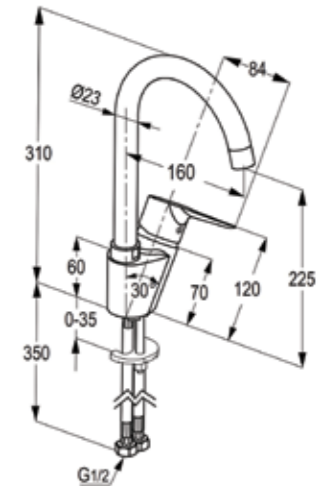

RAK10050

Single lever sink mixer DN 15
ceramic cartridge-K35
PCA aerator M 22 x 1
swivelling U spout
1/2" high pressure flexible hose
with PEX tubes
European Standard EN 817