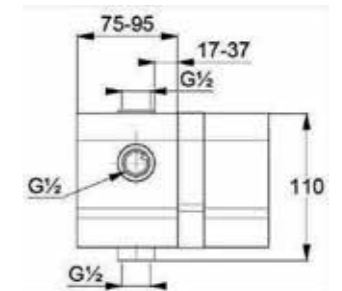

RAK38636

Pre-installation kit DN 15