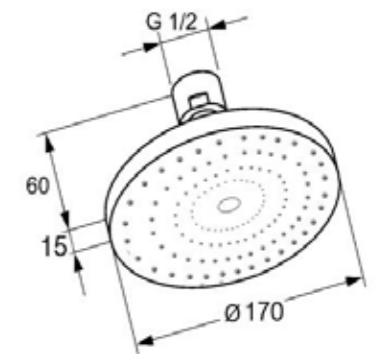

RAK12013
Shower arm 400 mm, DN 15
Projection 400 mm
with sliding cover plate
male thread 1/2 inch

RAK10012
Shower arm 250 mm, DN 15
Projection 250 mm
with sliding cover plate
male thread 1/2 inch

RAK45001
Shower arm 135 mm, DN 15
Projection 135 mm
with sliding cover plate
male thread 1/2 inch

RAK10019
Ceiling Shower arm 500mm, DN 15
Projection 500 mm
with sliding cover plate
male thread 1/2 inch

RAK12014
Over head Shower DN 15,
Ø 245 mm
with swivel ball joint 1/2 inch

RAK11012
Over head Shower DN 15,
Ø 200 mm
with swivel ball joint 1/2 inch

RAK22055
Over head Shower DN 15,
Ø 170 mm
with swivel ball joint 1/2 inch