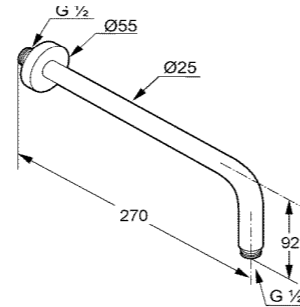

RAK12013
Shower arm 400 mm, DN 15
Projection 400 mm
with sliding cover plate
male thread 1/2 inch

RAK10012
Shower arm 250 mm, DN 15
Projection 250 mm
with sliding cover plate
male thread 1/2 inch

RAK45001
Shower arm 135 mm, DN 15
Projection 135 mm
with sliding cover plate
male thread 1/2 inch