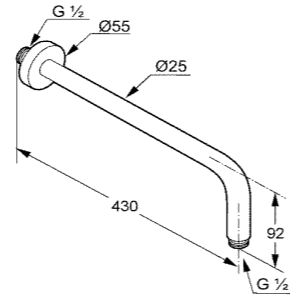

RAK12013
Shower arm 400 mm, DN 15
Projection 400 mm
with sliding cover plate
male thread 1/2 inch

RAK10012
Shower arm 250 mm, DN 15
Projection 250 mm
with sliding cover plate
male thread 1/2 inch

RAK45001
Shower arm 135 mm, DN 15
Projection 135 mm
with sliding cover plate
male thread 1/2 inch