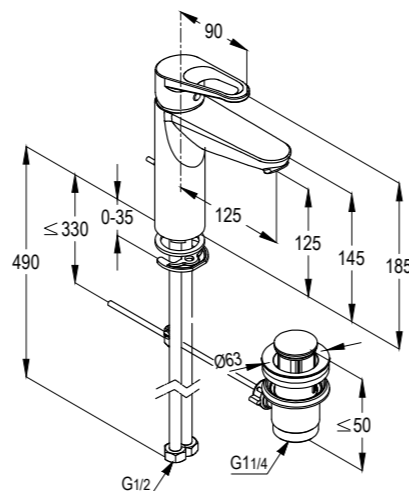

Single lever shower mixer DN 15
ceramic cartridge-K35
flow class B
shower outlet G 1/2" protected against back flow
S- unions 1/2 X 3/4 inch
European standard- EN 817

RAK30060

Single lever basin mixer XL DN 15
ceramic cartridge - K35
aerator M 24 x 1
1/2" high pressure flexible hose with PEX tubes
pop up waste 1 1/4 inch
European Standard - EN 817