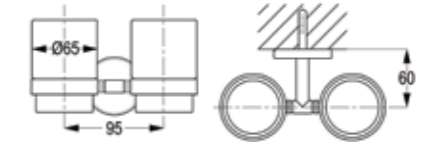

RAK21014
Double tumbler holder, glass
wall fastening
with screws and dowels