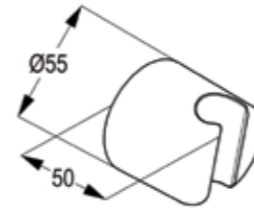

RAK6105605

Logo flex hose DN 15
plastic coated with metal-effect
with conical nuts 1/2 x 1/2 inch x
1600mm

RAK22052

Bright Silver Hose
G1/2 x 1/2 inch x 1500mm

RAK6055105

Wall mount shower holder
with screws and dowels