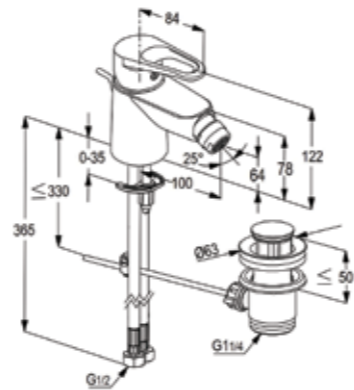

RAK30001

Single lever bidet mixer DN 15
ceramic cartridge-K35
ball joint aerator M 24 x 1
1/2" high pressure flexible hose with PEX tubes
pop up waste 1 1/4 inch
European Standard - EN 817

RAK30002

Single lever bath & shower mixer DN 15
without shower set
ceramic cartridge-K35
aerator M 24 X 1
flow class CB
automatic diverter: shower to bath tub
shower outlet G 1/2"
protected against back flow
S- unions 1/2 X 3/4 inch
European standard- EN 817