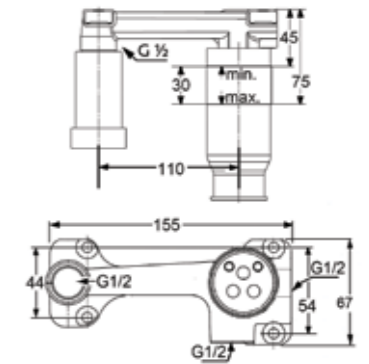

RAK38243

Pre installation kit DN 15