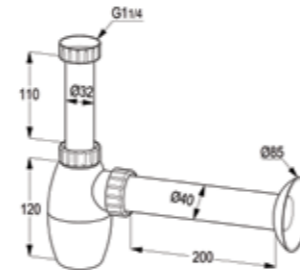

RAK22016

PVC bottle trap 1 1/4"
Inlet pipe- G 1 1/4"
with outlet tube Ø40 x 200mm
with inlet tube Ø32 x 150mm
with wall flange