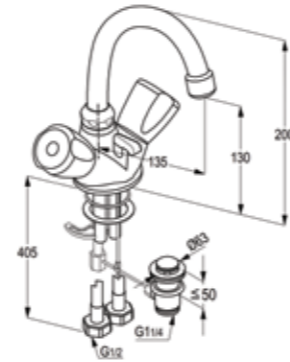

RAK35004

Dual controlled basin mixer DN15
swivel spout
aerator M 22 x 1
1/2" high pressure flexible hose
with PEX tubes
pop up waste 1 1/4"
European Standard - EN 200