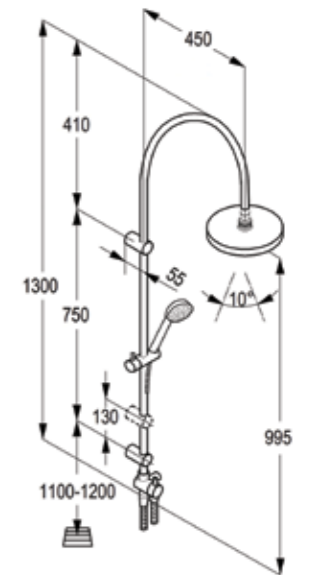

RAK6167705

Dual shower system U-shape
L = 1300 mm
wall fastening
hand / head shower
two way ceramic diverter
with 1S hand held shower 1/2 inch
ridgeless adjustable shower holder
vertically and cylindrically
adjustable shower holder
with fixing kit
shower hose 1/2 x 1/2 inch x 1600 mm
swivel head shower