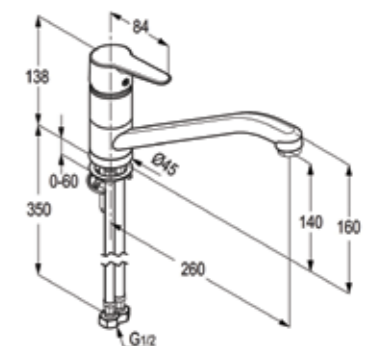

RAK10014

Single lever sink mixer DN 15
ceramic cartridge-K35
swivelling (360°) spout l = 260 mm
aerator M 24 x 1
1/2" high pressure flexible hose
with PEX tubes
European Standard - EN 817