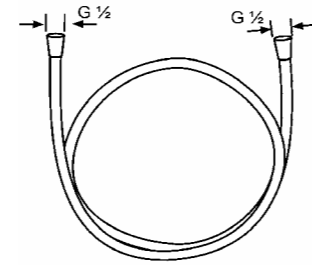

RAK6105605

Logo flex hose DN 15
plastic coated with metal-effect
with conical nuts 1/2 x 1/2 inch x
1600mm