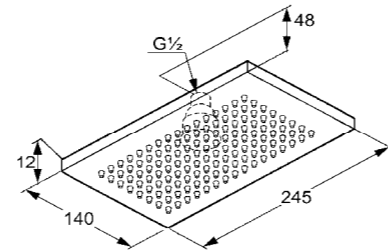

RAK14018

Overhead shower DN 15
245 mm x 140 mm
with cleaning system
with ball joint connection 1/2 inch