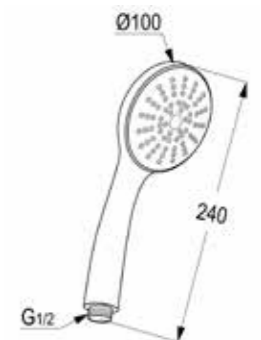

RAK40004

1S Hand Shower DN 15
Ø 100 mm
jet kind : Rain Shower