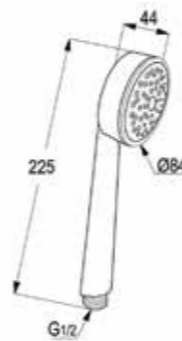

RAK6060005

1S Hand Shower DN 15
jet kind : rain shower