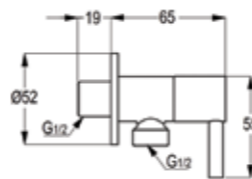

RAK12018

Brass angle valve DN 15
1/4 Turn-cp 1/2" x 1/2"
ceramic disc fitting
working pressure 6 bar maximum
provided with hot and cold button
rosette brass with chrome plating