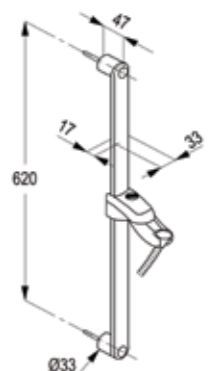

RAK14007

PROFILE Wall bar L = 600 mm
with ridgeless adjustable shower
holder
with horizontally and vertically
adjustable slider with release button
SUPARAFLEX shower hose
1/2 x 1/2 inch x 1600 mm
with conical nuts
with screws and dowels