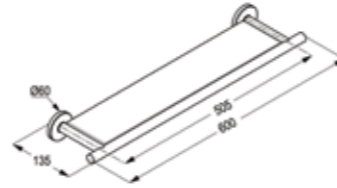

RAK21006
Soap / sponge basket
wall fastening
with screws and dowels

RAK21034
Soap basket corner
wall fastening
with screws and dowels

RAK21013
Glass shelf
wall fastening
with screws and dowels

RAK21012
Double towel bar adjustable
with adjustable two arm
wall fastening
with screws and dowels