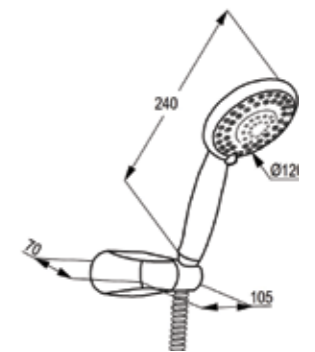

Bath tub set
jet kind: spray/misty/massage/spray & massage
shower connection G 1/2
shower hose 1/2" x 1/2" x 1500 mm
Adjustable holder
with screws and dowels