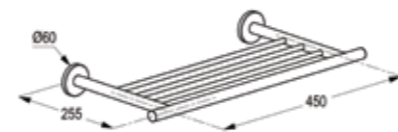

RAK21009
Bath grab bar
wall fastening
with screws and dowels

RAK21032
Toilet brush holder, glass
wall fastening
with screws and dowels
with container glass with brush

RAK21015
Extra paper roll holder
wall fastening
with screws and dowels