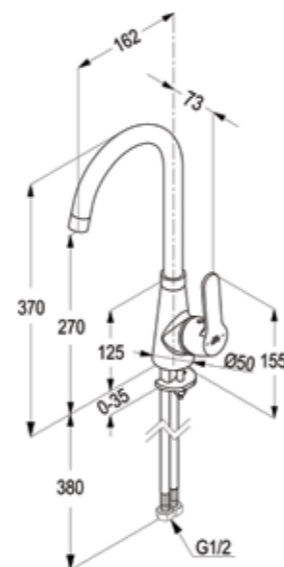

RAK18075

Concealed single-lever bath & shower mixer trim set

RAK38636
Pre-installation kit DN 15