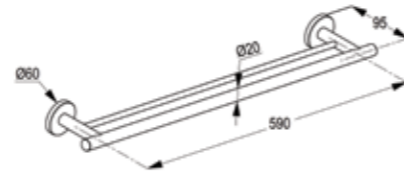

RAK21010
Towel shelf
wall fastening
with screws and dowels