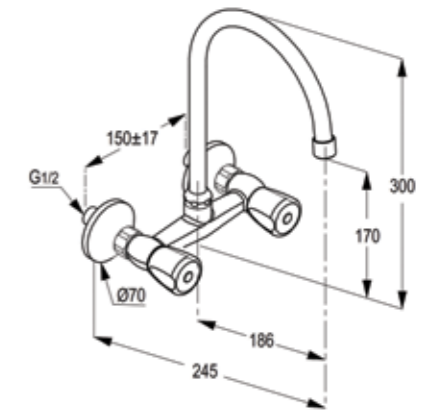

RAK35001SU

Dual controlled wall
mounted sink mixer DN 15
swivel U spout
aerator M22 x 1
flow class A
S- unions 1/2 inch x 3/4 inch
European standard- EN200