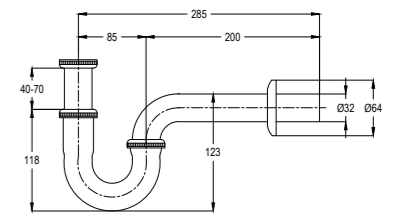

RAK1026005

Brass P-Trap G1. 1/4 x 32mm
for basin