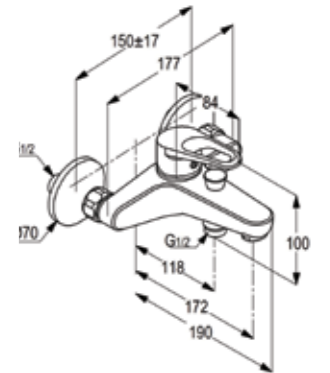

RAK30002

Single lever bath & shower mixer DN 15
without shower set
ceramic cartridge-K35
aerator M 24 X 1
flow class CB
automatic diverter: shower to bath tub
shower outlet G 1/2"
protected against back flow
S- unions 1/2 X 3/4 inch
European standard- EN 817