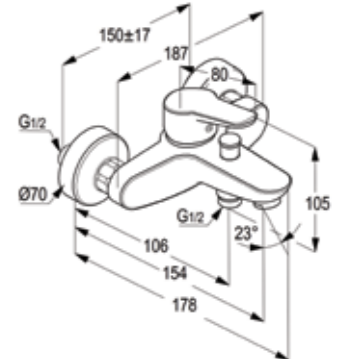

RAK11002

Single lever bath & shower mixer DN 15
 without shower set
 ceramic cartridge-K35
 aerator M 24 X 1
 flow class CB
 automatic diverter: shower to bath tub
 shower outlet G 1/2"
 protected against back flow
 S- unions 1/2 X 3/4 inch
 European standard- EN 817