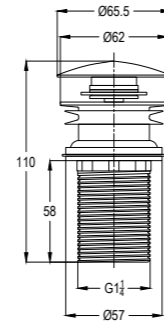

RAK22007

Click clack waste fitting with
Over flow Hole
Click Clack Waste Fitting 1 1/4"