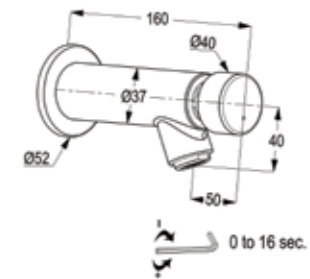

RAK50003

Wall Mounted Self Closing Tap Push
type DN 15
with S point aerator
minimum working pressure 0.1bar
maximum working pressure 3 bar
time of water flow 0 to 16sec
with 2mm allen key for time adjustment