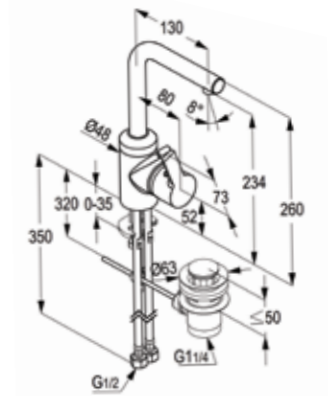

RAK13028

Side Single Lever Basin Mixer DN 15
ceramic cartridge-K35
swivelling spout-(360°)
PCA cache aerator M 16.5 x 1
1/2" high pressure flexible hose with PEX
tubes
pop up waste 1 1/4 inch
European Standard - EN 817

Available Finishes