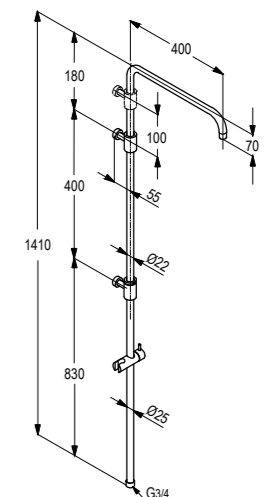

RAK22008
Flex feeding hose
G 1/2" x 1/2" x 500 mm