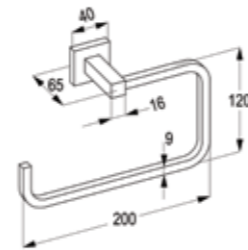

RAK24004
Paper holder
wall fastening
with screws and dowels