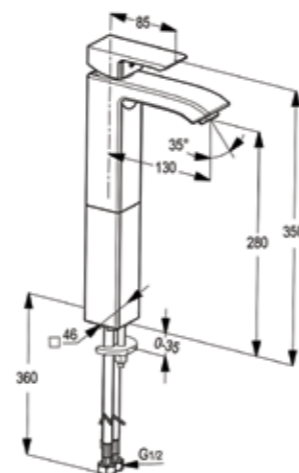

RAK14161

Single lever basin mixer XL HR DN 15
ceramic cartridge-K35
aerator M 24 x 1
1/2" high pressure flexible hose with PEX
tubes European standard - EN 817