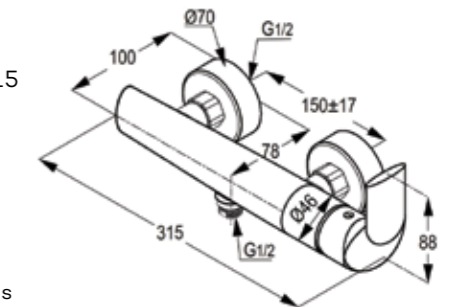

RAK16003

Single lever shower mixer DN 15
ceramic cartridge-K35
flow class B
shower outlet G 1/2"
protected against back flow
S- unions 1/2 X 3/4 inch
European standard- EN 817

RAK16001

Single lever bidet mixer DN 15
ceramic cartridge-K35
PCA cache aerator M 16.5 X 1
1/2" high pressure
flexible hose with PEX tubes
pop up waste 1 1/4 inch
European standard EN 817