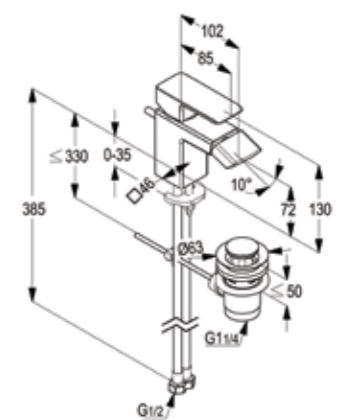

Single lever bidet mixer DN 15
ceramic cartridge-K35
ball joint cache aerator M 18.5 x 1
1/2" high pressure flexible hose
with PEX tubes
pop up waste 1 1/4 inch
European Standard - EN 817

RAK14102

Single lever bath & shower mixer DN 15
without shower set
ceramic cartridge-K41
S-pointer aerator M 24 X 1
flow class CB
automatic diverter: shower to bath tub
shower outlet G 1/2"
protected against back flow
S- unions 1/2 X 3/4 inch
European standard- EN 817