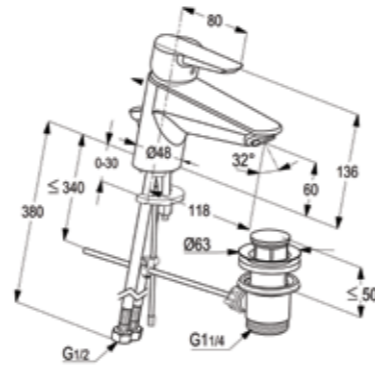

RAK11002

Single lever bath & shower mixer DN 15
 without shower set
 ceramic cartridge-K35
 aerator M 24 X 1
 flow class CB
 automatic diverter: shower to bath tub
 shower outlet G 1/2"
 protected against back flow
 S- unions 1/2 X 3/4 inch
 European standard- EN 817