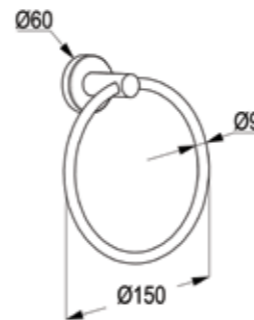

RAK21004
Paper holder
wall fastening
with screws and dowels
with adjustable guide plate