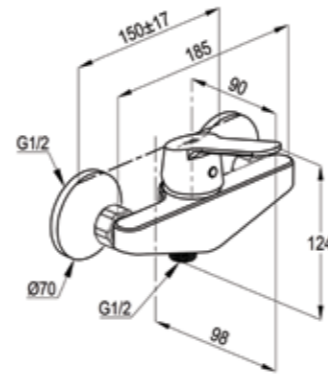

RAK10079
 Concealed single-lever shower mixer trim set
 RAK38828
 Pre-installation kit DN 15

NEW

PEAK_{SERIES}

DISTINCTIVE DESIGN THAT
IS TRULY AFFORDABLE

PEAK

RAK18003

Single lever shower mixer DN 15
ceramic cartridge-K35
flow class B
shower outlet G 1/2"
protected against back flow
S- unions 1/2 X 3/4 inch
European standard- EN 817