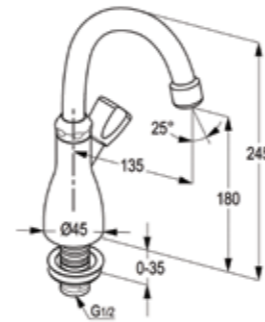

RAK35003

Pillar tap DN15
single hole deck mounted with
swivel spout
aerator M22 x 1
flow class A
marked : blue
European standard- EN200

RAK22042

Brass Exposed shower Pipe