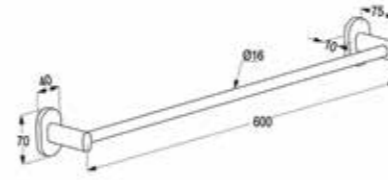

RAK23003
Towel ring
wall fastening
with screws and dowels