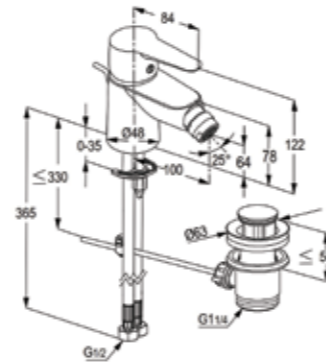

RAK10001

Single lever bidet mixer DN 15
ceramic cartridge-K35
ball joint aerator M 24 x 1
1/2" high pressure flexible hose
with PEX tubes
pop up waste 1 1/4 inch
European Standard - EN 817