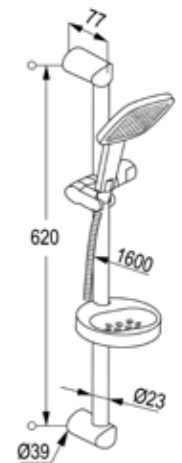

PROFILE PLUS
wall bar with ridgeless adjustable shower holder with horizontally and vertically adjustable slider with release button
Profile 1S hand shower with cleaning system
Logo flex hose 1/2 x 1/2 inch x 1600 mm with conical nuts with screws and dowels

RAK6771005
3S Shower set L=600 mm